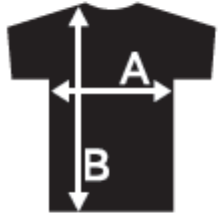

sizing

(XS-3XL)

SIZE	XS	S	M	L	XL	2XL	3XL
------	----	---	---	---	----	-----	-----

A	47	50	53	56	59	62	65
----------	----	----	----	----	----	----	----

B	69	70,5	72	73,5	75	76,5	78
----------	----	------	----	------	----	------	----

Measurement 'A': 1/2 chest (measured 2 cm from armpit)

Measurement 'B': center back length

Note: On wearable items a tolerance is applicable